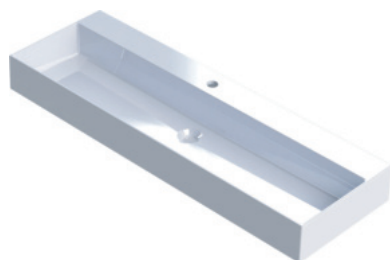

ELEGANCE squared 40

AZZURRA®

ELLP122400QM

lavabi/ washbasin

Lavabo SQUARED 121x40 da appoggio/sospeso
Squared cm 121x40 over counter/wall-hung

bianco lucido/shiny white

codice
code

ELLP122400QMBI

CM 121X40XH12,5

plt Italy pz. 10 - plt export pcs. 17

kg 26

scala/scale 1:20 dimensioni/dimensions in mm

Ceramica

Complementi/complements:

Piletta con tappo in ceramica BIANCO:
ceramic drain available WITH E

kg 0,5

PILCE

Piletta automatica ribassata senza troppo pieno
Flat automatic waste system without over flow

kg 0,5

Codice
code

PILA

TECHNICAL SHEET n° 01	DESIGNER OFFICINA AZZURRA	CODE: ELLP122400QM		
SHEET FORMAT: A4	ISO	REVISION: 02	SCALE 1:20	DATE 23/02/2023
REGULATIONS EN 14688 / EN31 / Dop-14688				
All the measurements respect the tolerances provided by the "AZZURRA QUALITY GUIDELINES".				