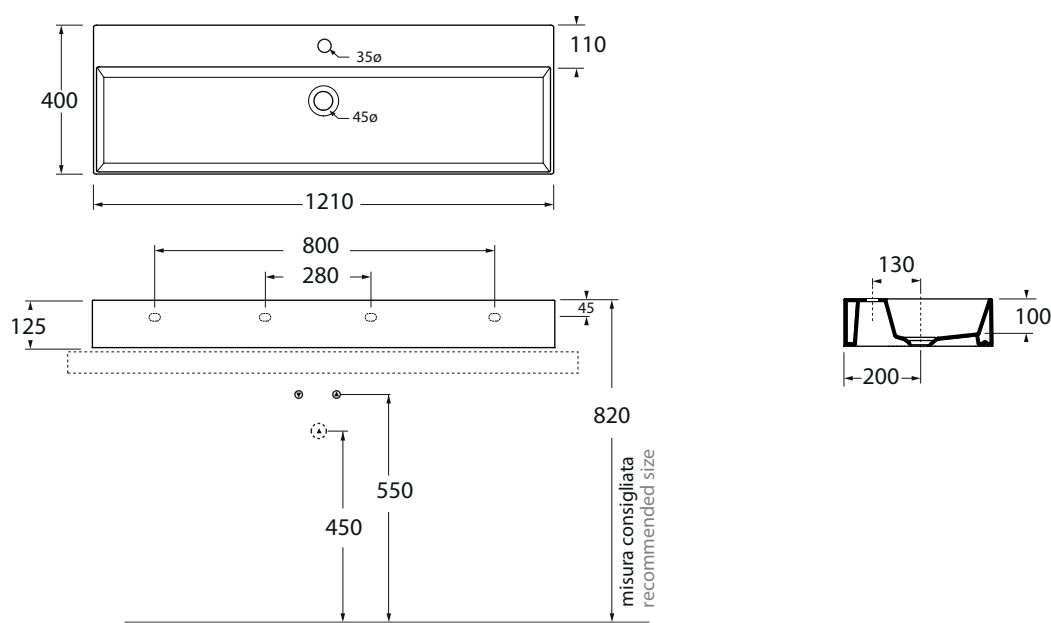

ELEGANCE squared 40

AZZURRA®

ELLP122400QM

lavabi/ washbasin

Lavabo SQUARED 121x40 da appoggio/sospeso
Squared cm 121x40 over counter/wall-hung

bianco lucido/shiny white

codice
code

ELLP122400QMBI

CM 121X40XH12,5

plt Italy pz. 10 - plt export pcs. 17

kg 26

scala/scale 1:20 dimensioni/dimensions in mm

Ceramica

Complementi/complements:

Piletta con tappo in ceramica BIANCO:
ceramic drain available WITH E

kg 0,5

PILCE

Piletta automatica ribassata senza troppo pieno
Flat automatic waste system without over flow

kg 0,5

Codice
code

PILA

TECHNICAL SHEET n° 01	DESIGNER OFFICINA AZZURRA	CODE: ELLP122400QM		
SHEET FORMAT: A4	ISO	REVISION: 02	SCALE 1:20	DATE 23/02/2023
REGULATIONS EN 14688 / EN31 / Dop-14688				
All the measurements respect the tolerances provided by the "AZZURRA QUALITY GUIDELINES".				